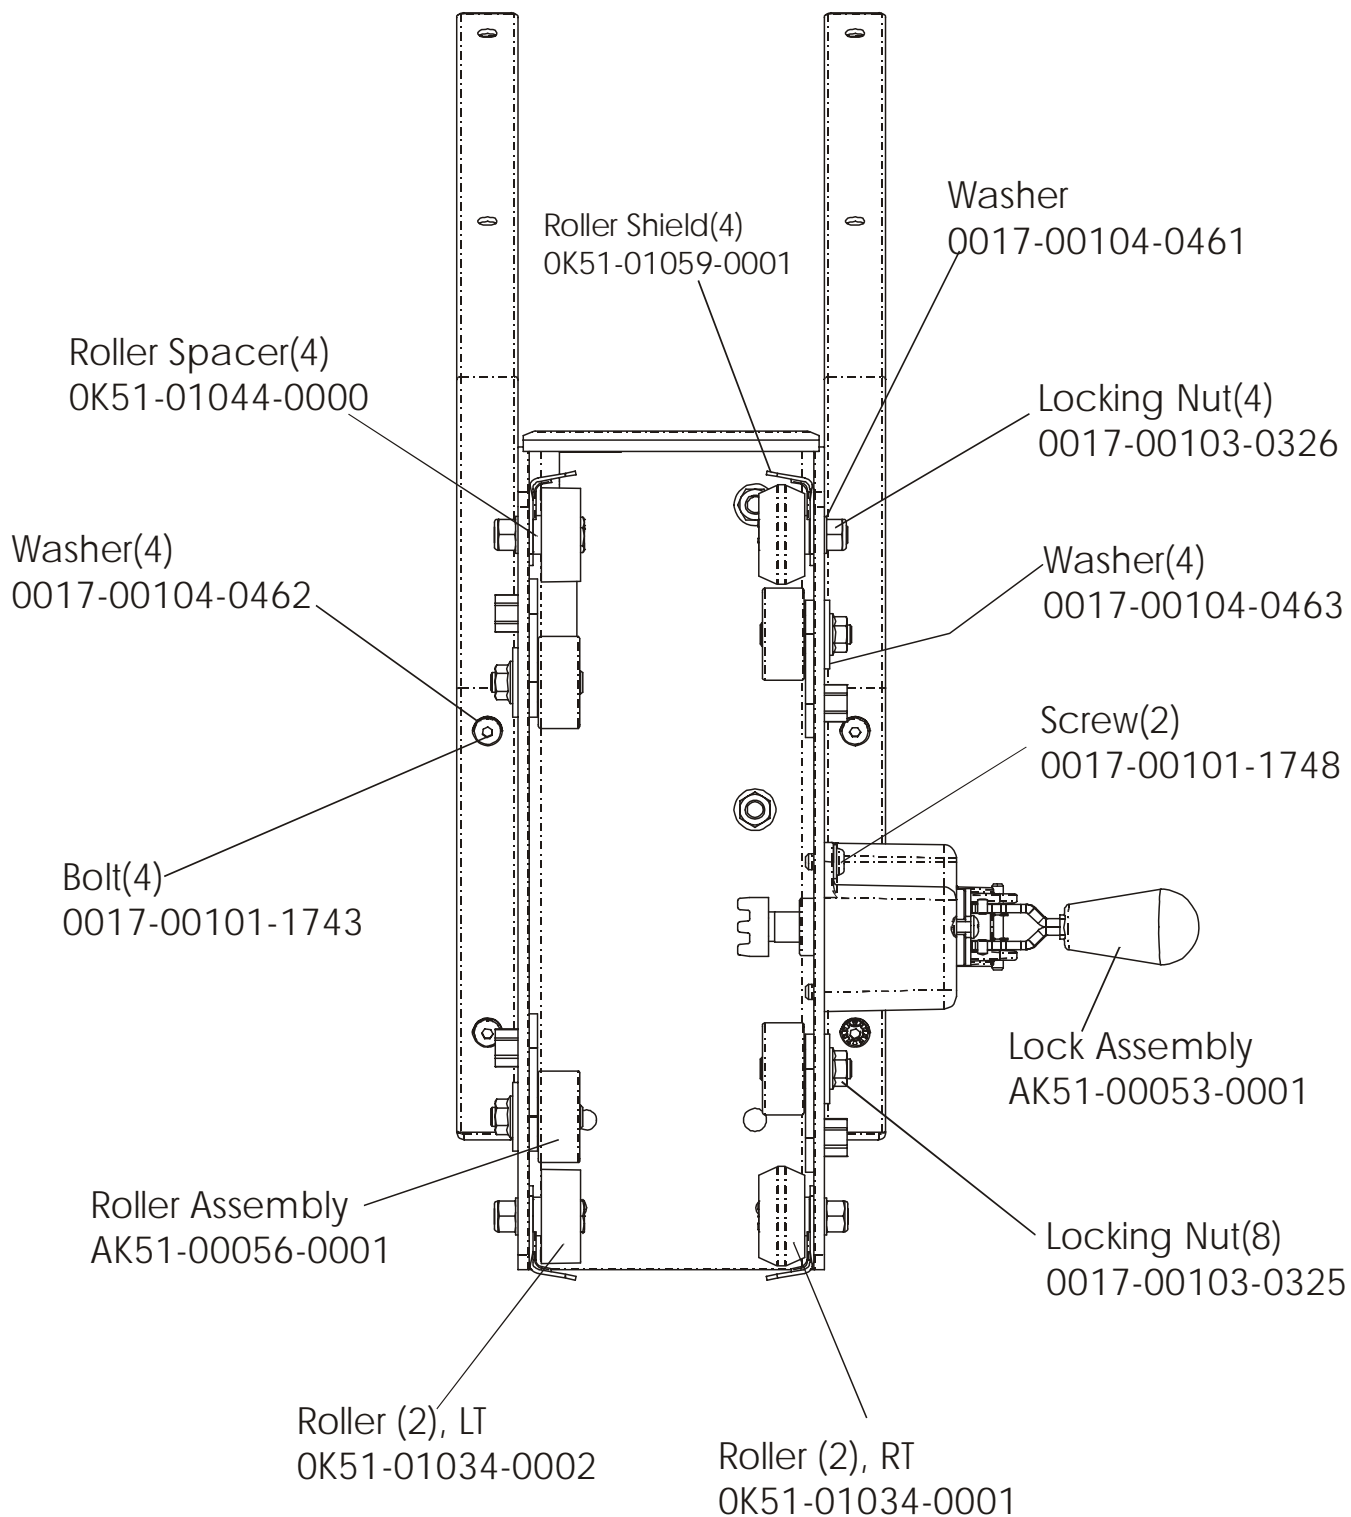

ARCTIC SILVER 95RE
Seat Frame Assembly

95RE-0XXX-04
S/N 100000-UP

ARCTIC SILVER 95RE
Seat Pads and Accessory Tray

95RE-0XXX-04
S/N 100000-UP

ARCTIC SILVER 95RE
Extrusion Assembly. – AK39-00027-0005

95RE-0XXX-04
S/N 100000-UP